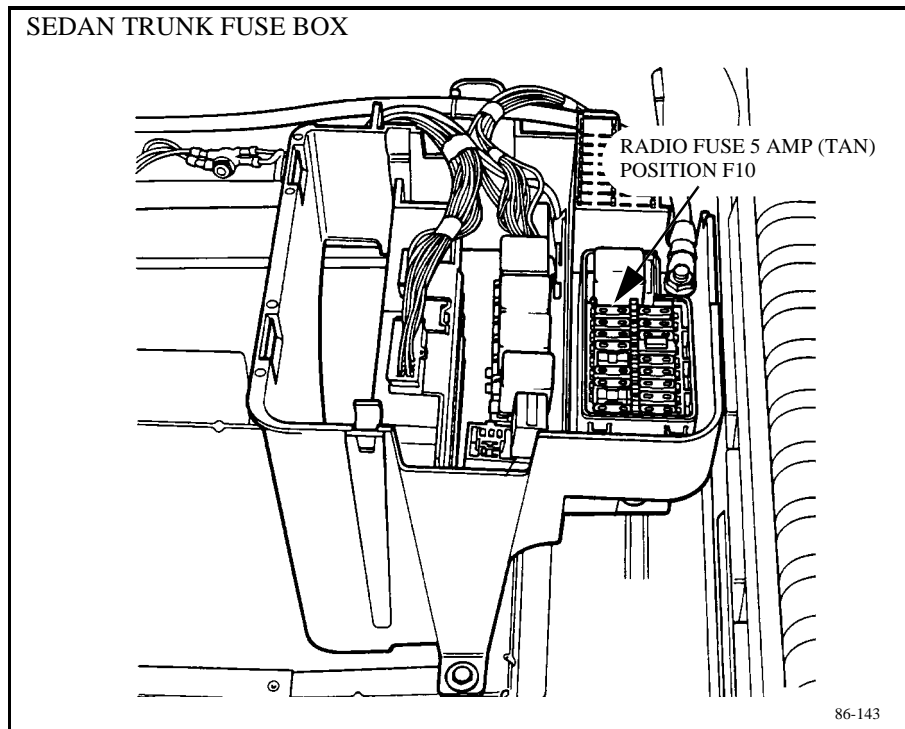

1. Remove the 5 AMP (tan) fuse from the trunk spare fuse socket.
2. Install the 5 AMP (tan) fuse in position F10 of the fuse box (Illustration 1).

ILLUSTRATION 1